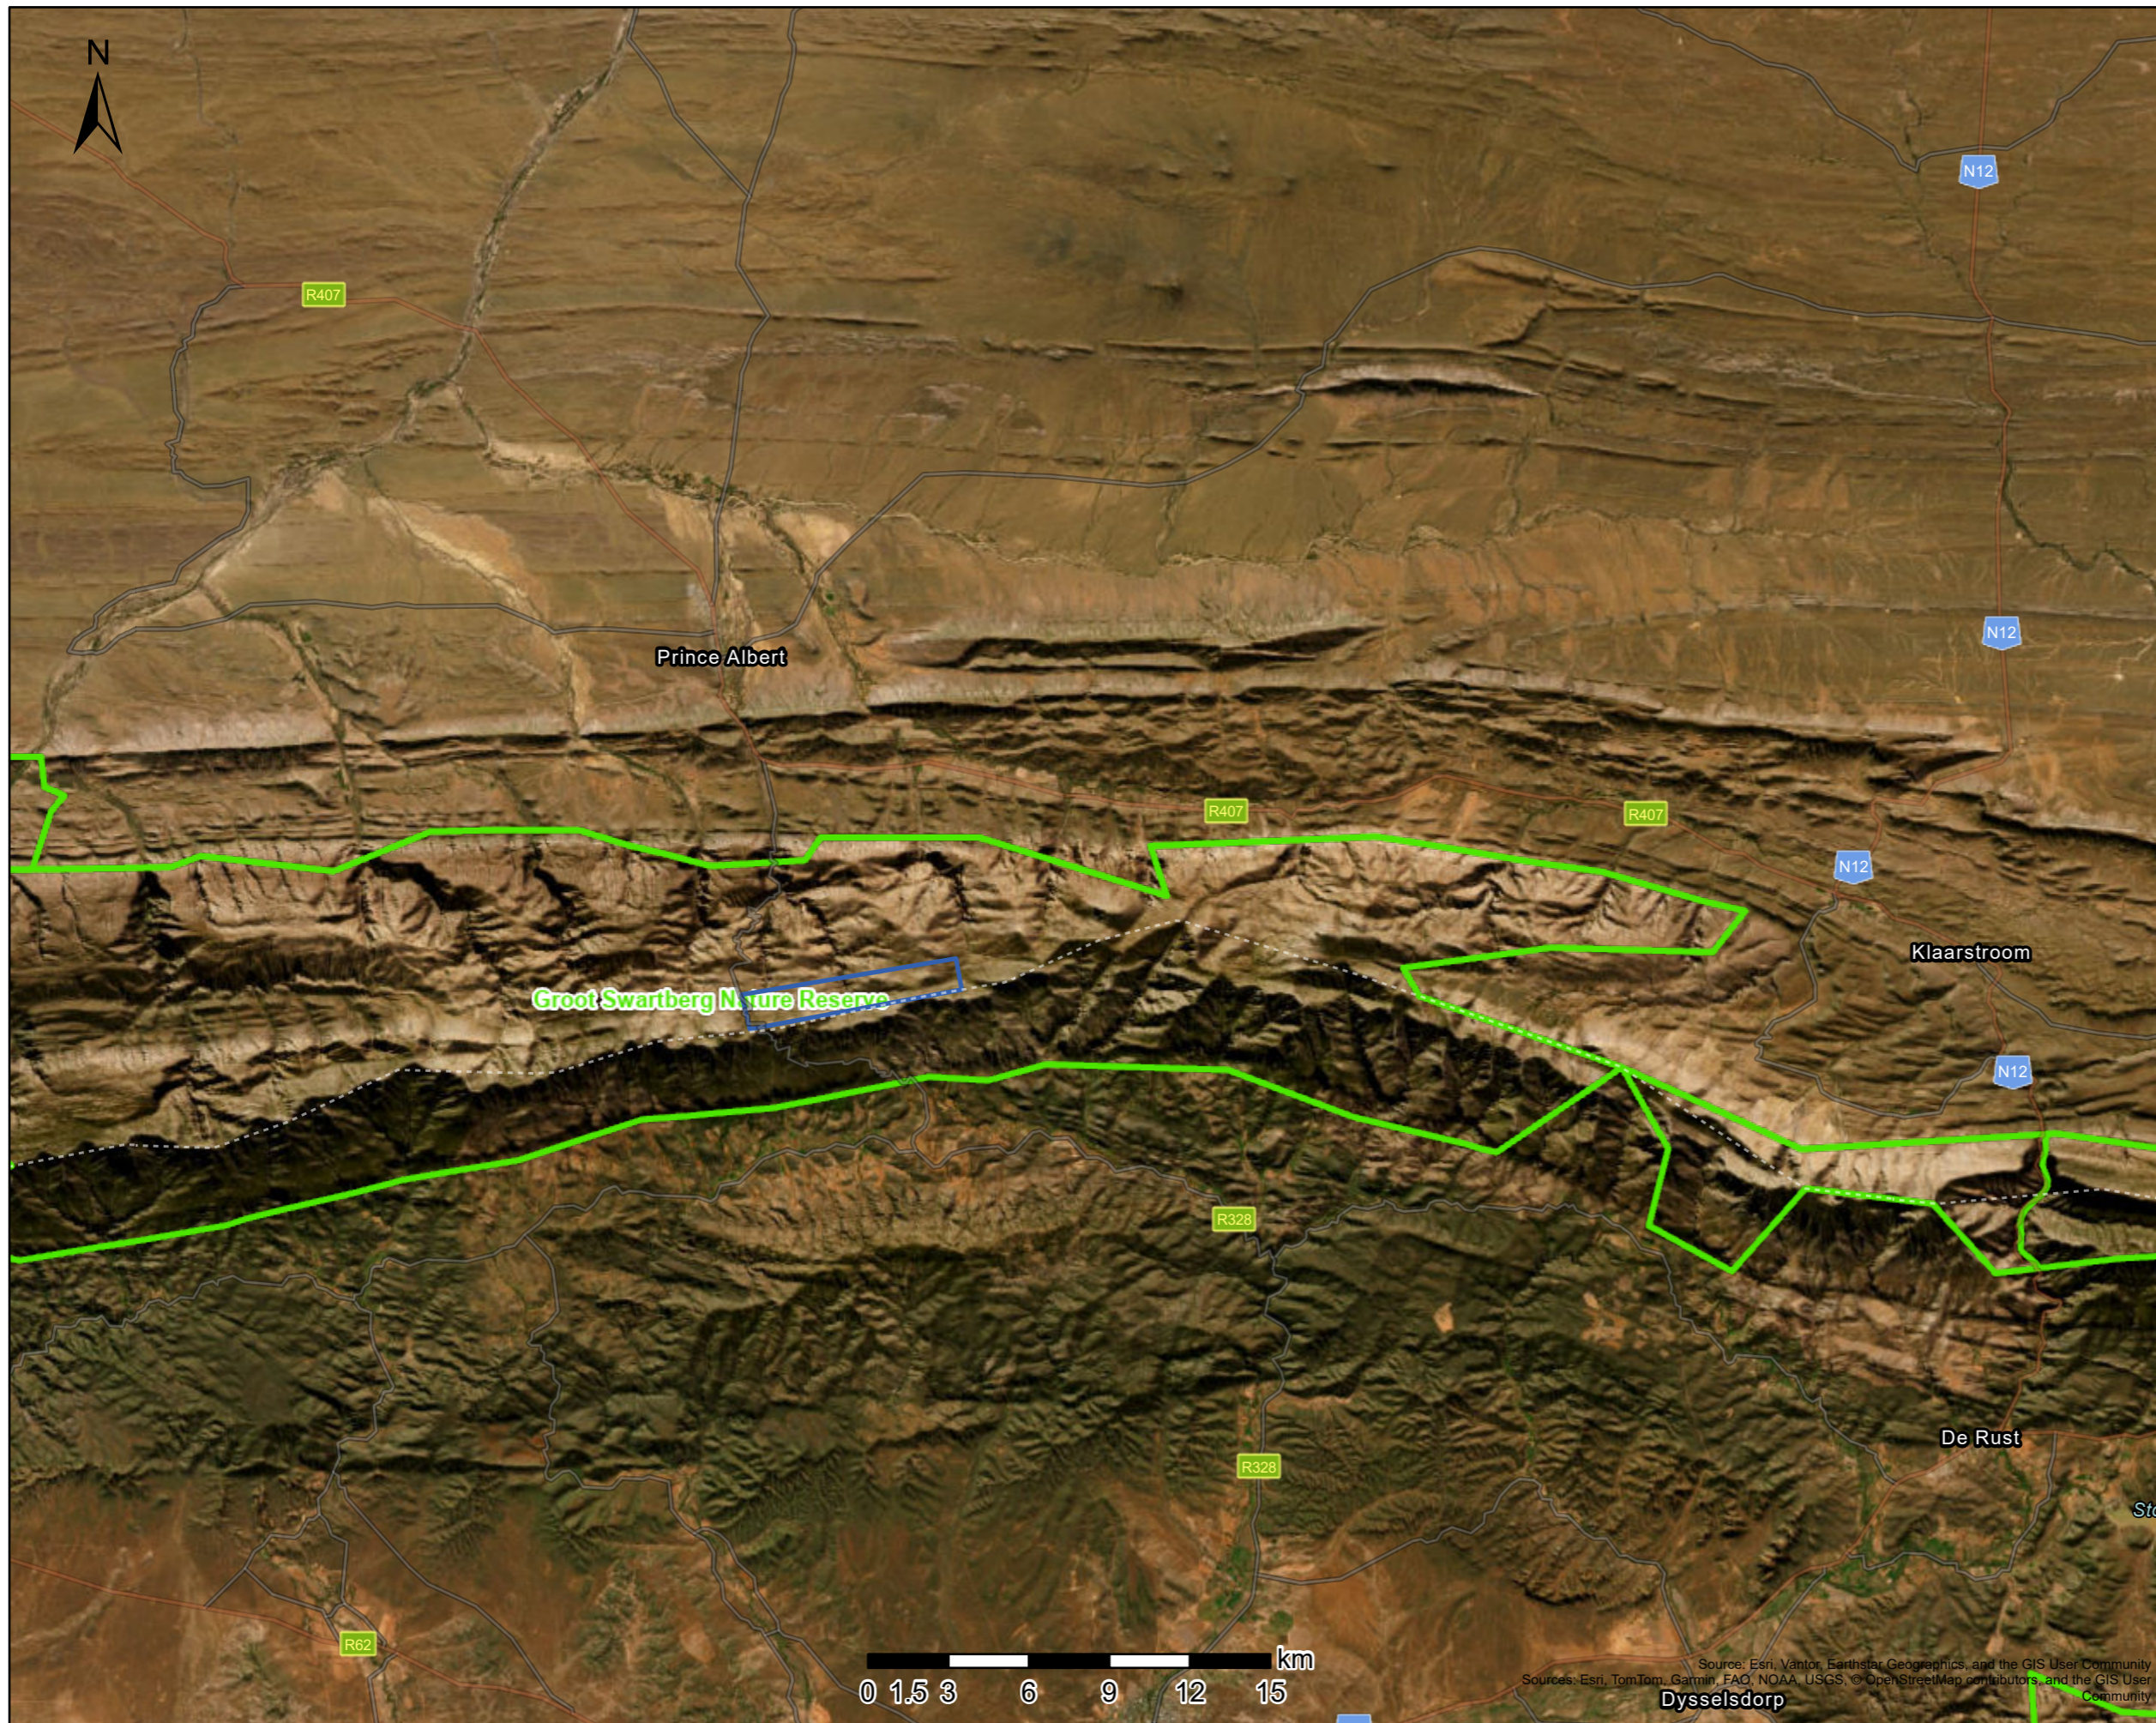

Swartberg Nature Reserve Wide Location

Legend

 CapeNature Reserves

Map Center: Lon: 22°10'42.9"E
Lat: 33°17'49"S
Scale: 1:288,895
Date created: 2026/02/27

Source: Esri, Vantor, Earthstar Geographics, and the GIS User Community
Sources: Esri, TomTom, Garmin, FAO, NOAA, USGS, © OpenStreetMap contributors, and the GIS User Community