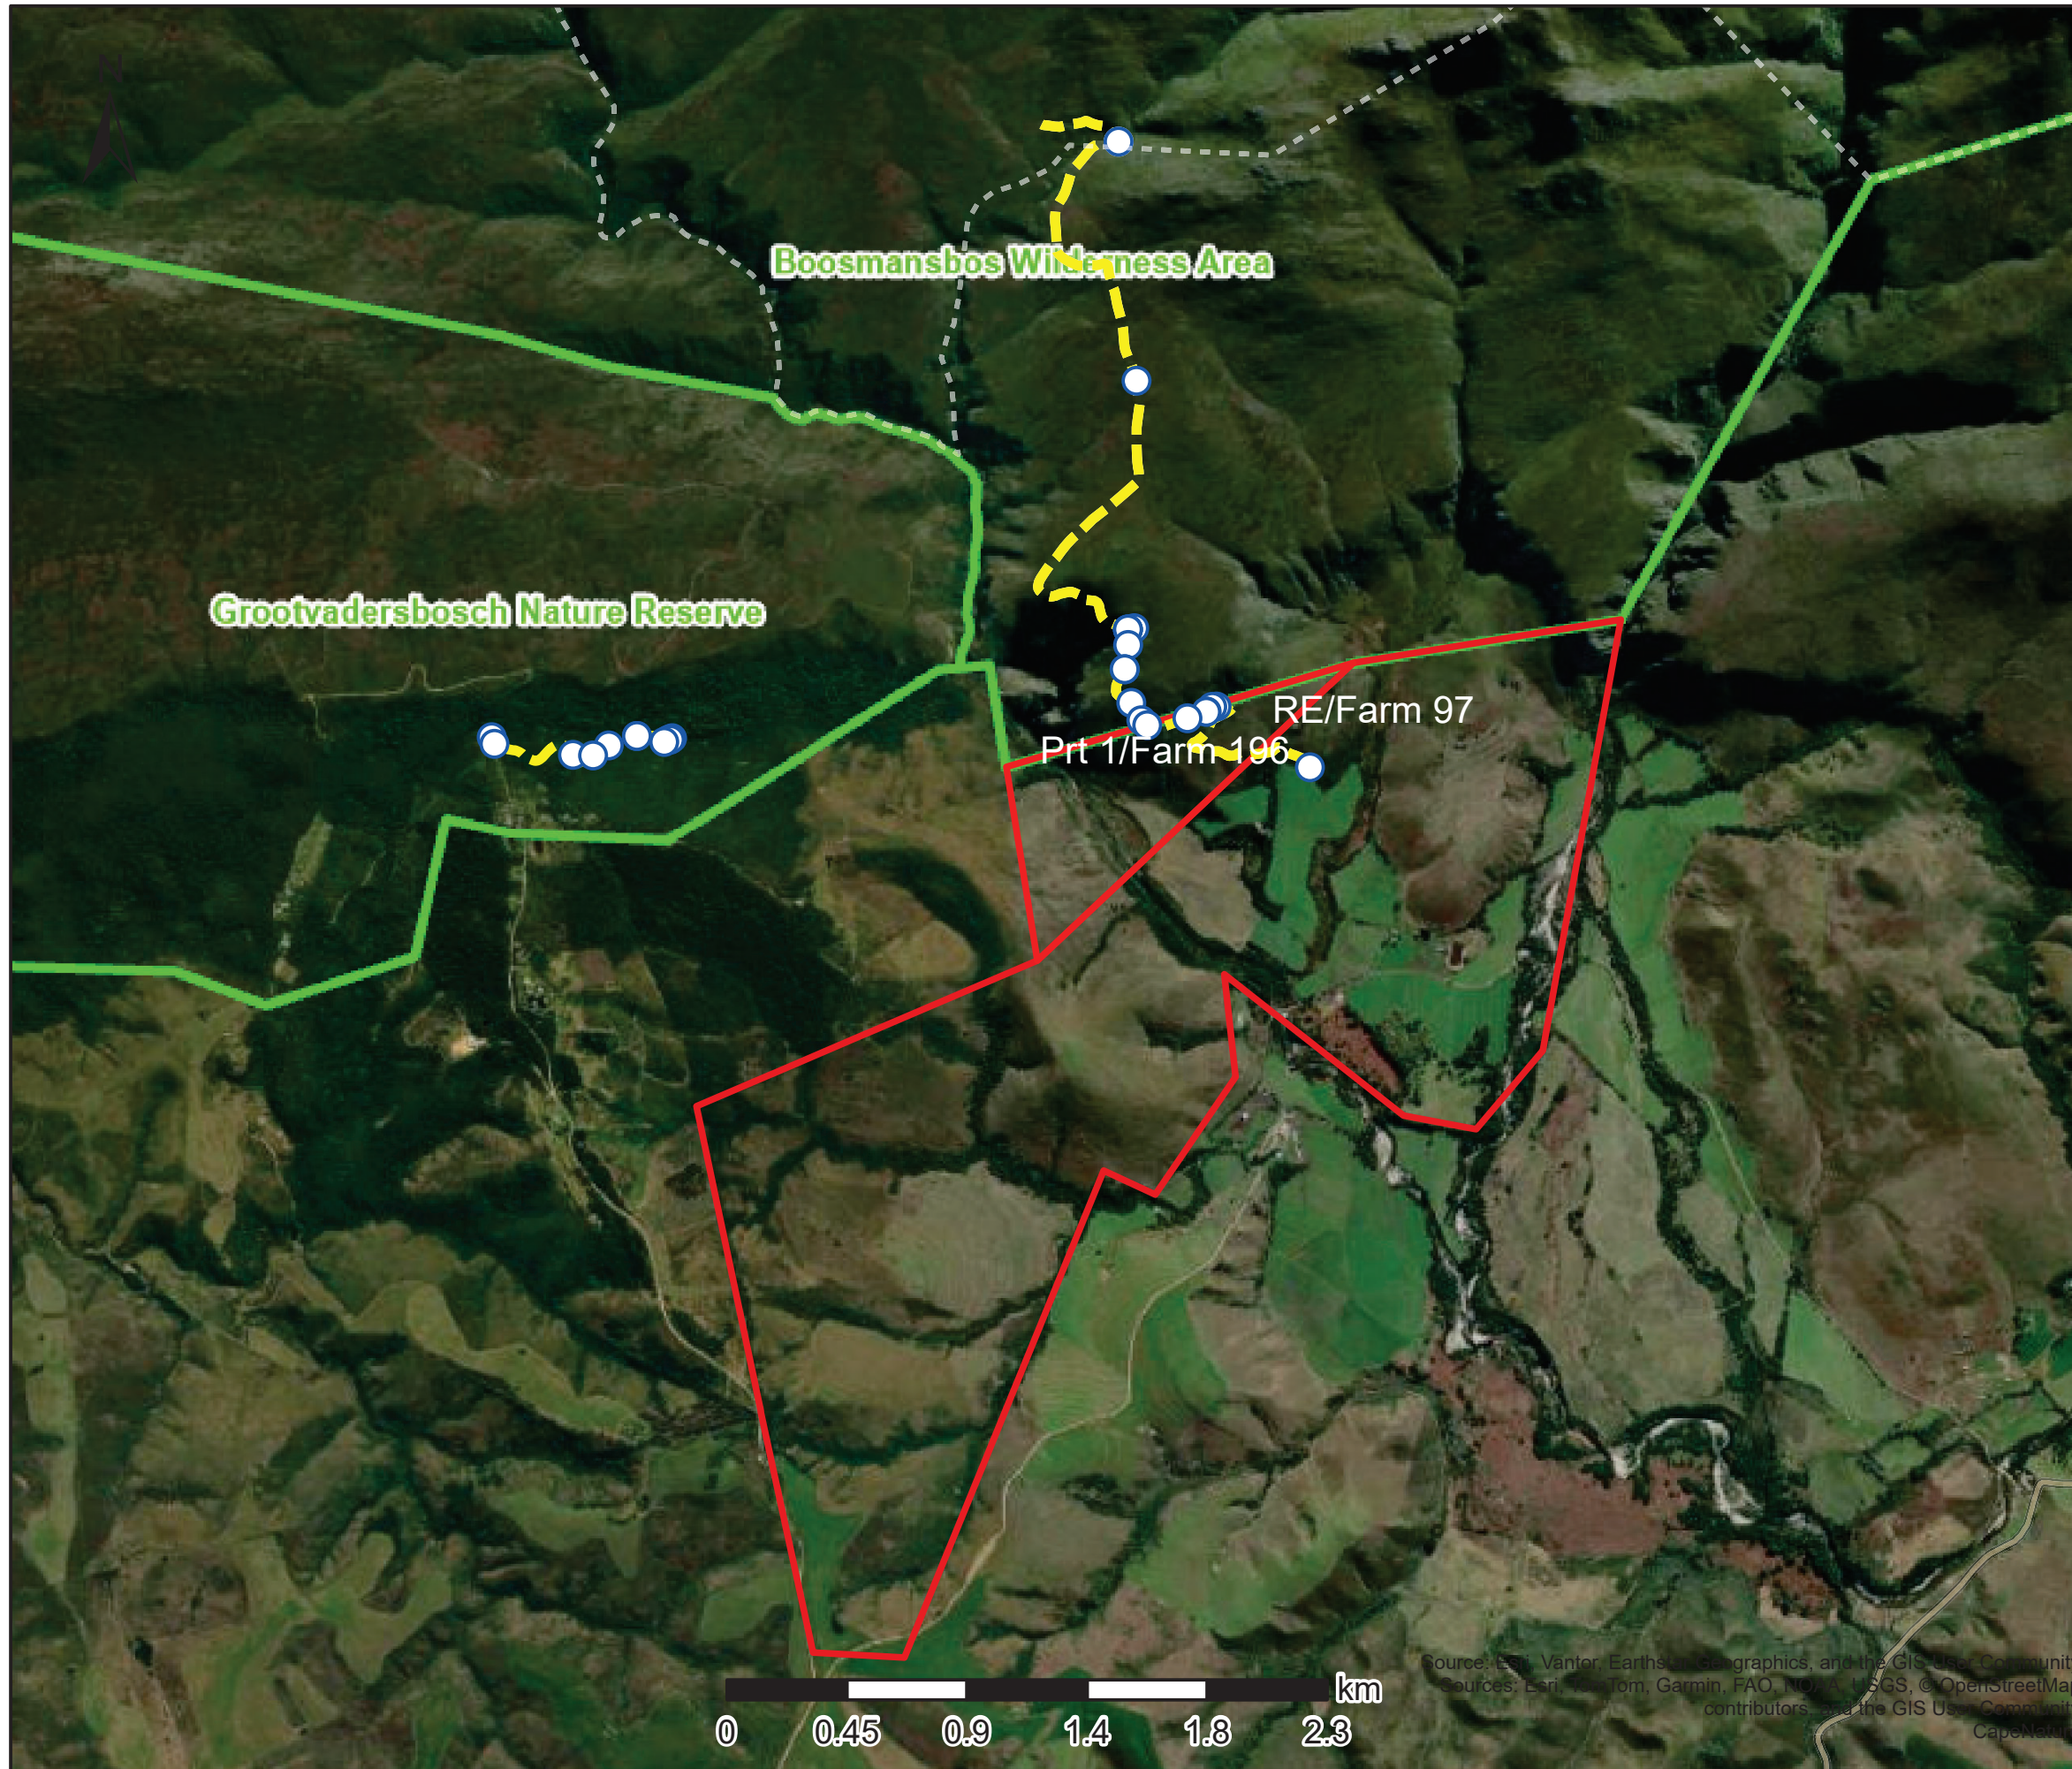

Grootvadersbosch & Boosmansbos

Legend

 CapeNature Reserves

Map Center: Lon: 20°50'41.4"E
Lat: 33°59'16.2"S

Scale: 1:42,658

Date created: 2026/16/04

**Western Cape
Government**

FOR YOU