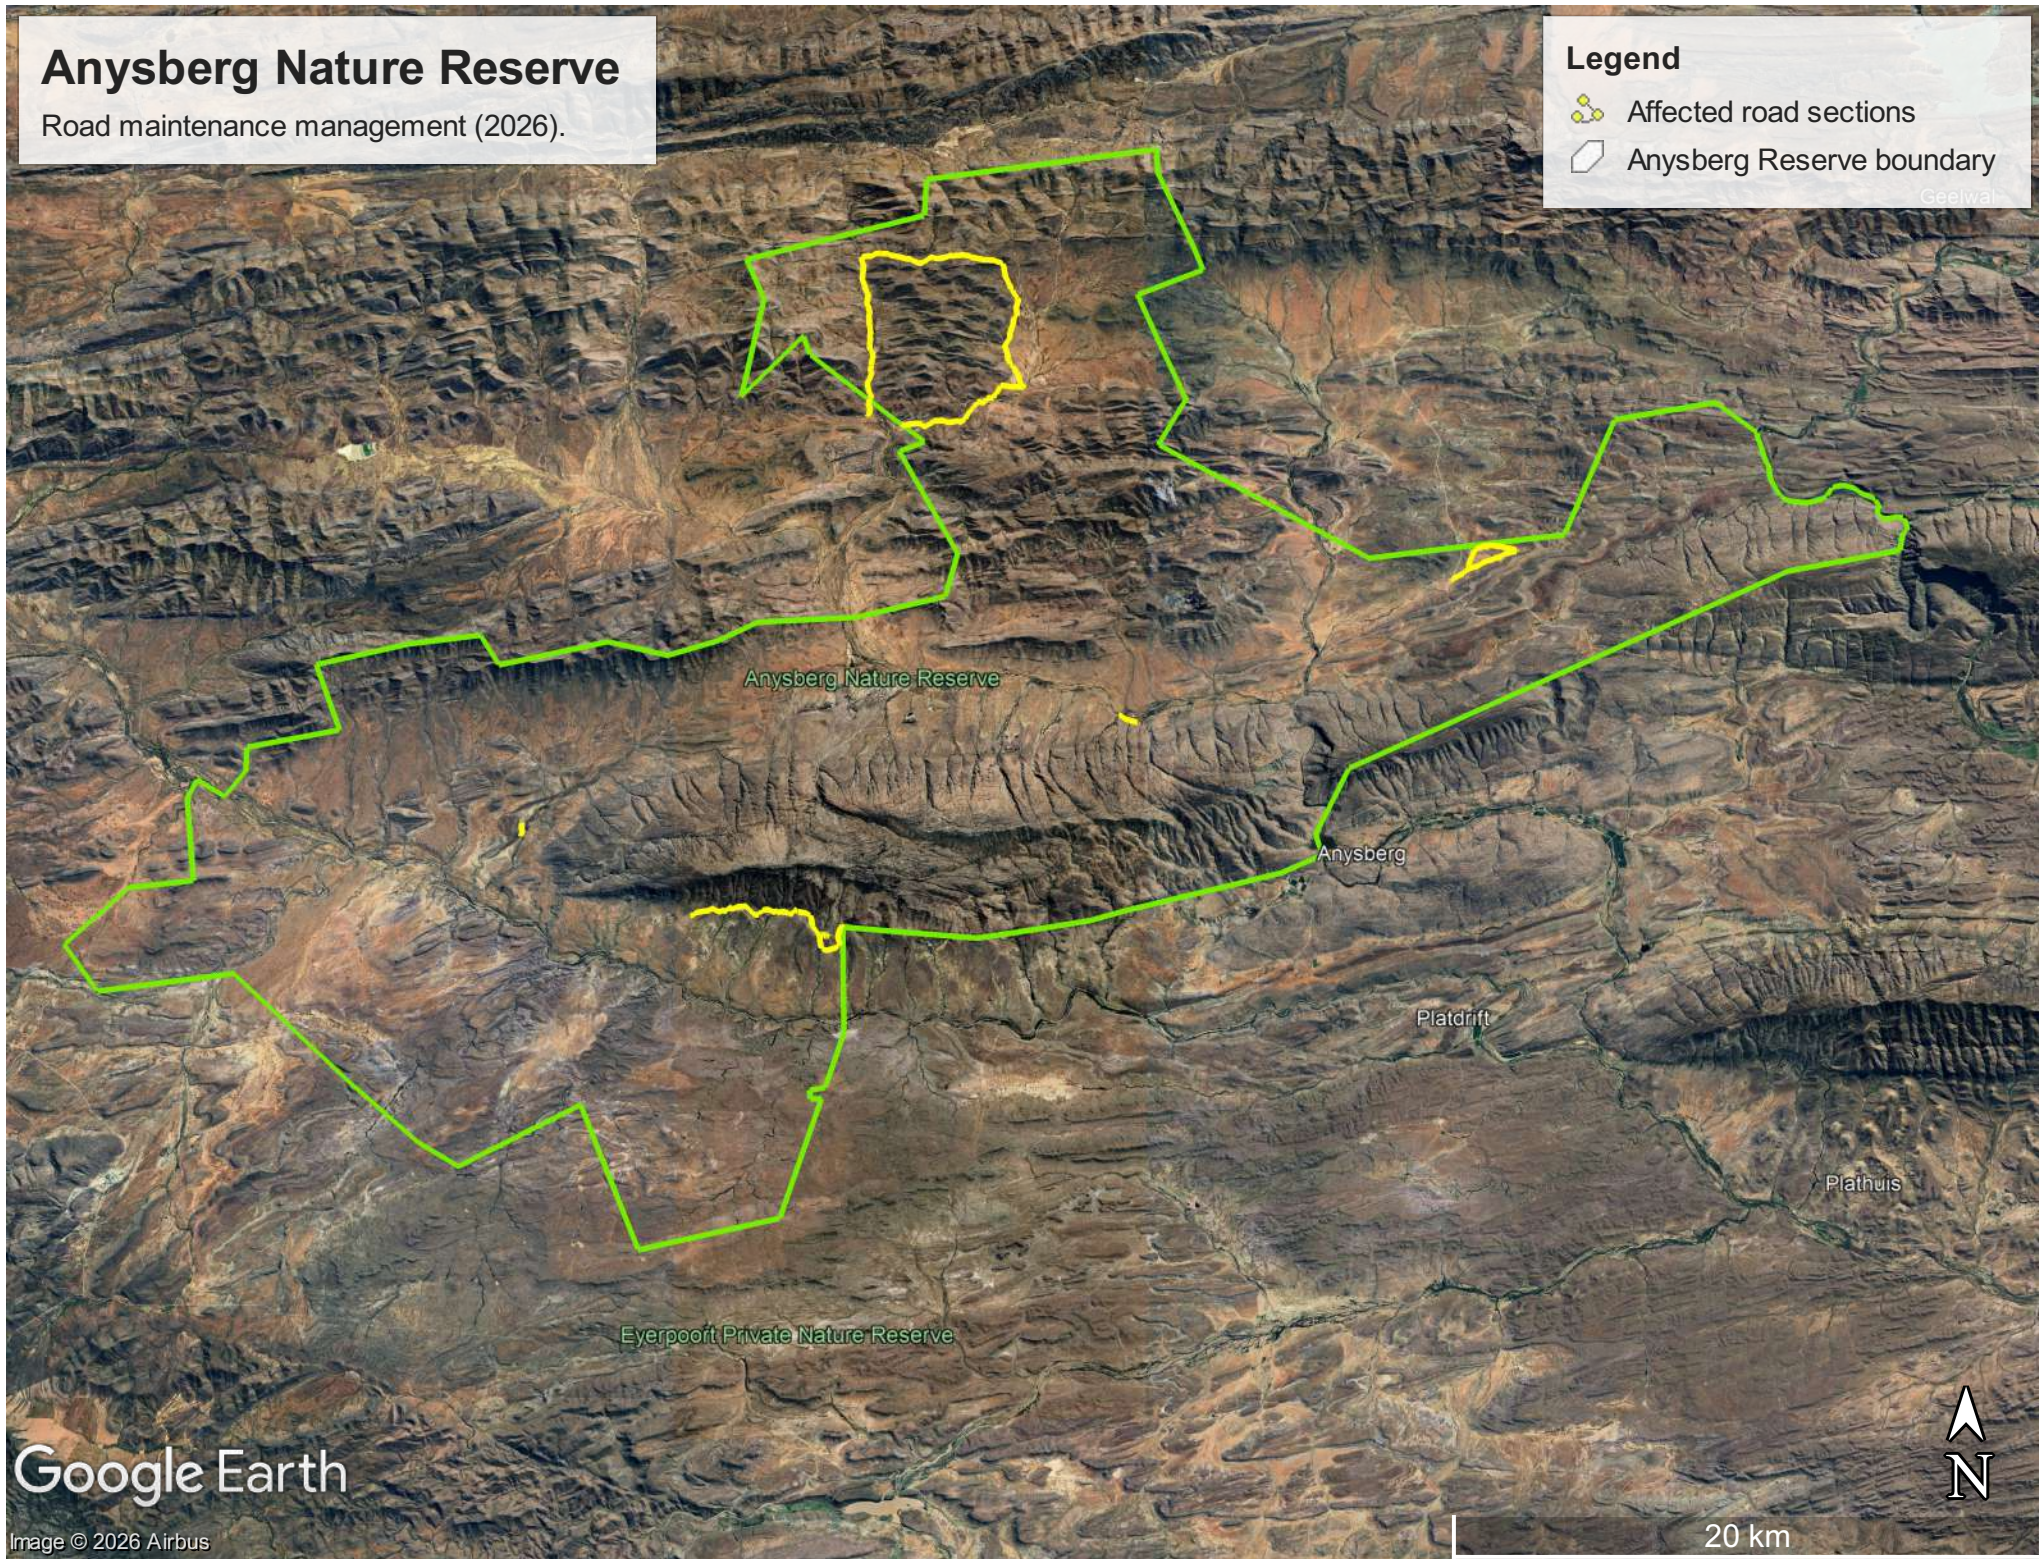

# Anysberg Nature Reserve

Road maintenance management (2026).

## Legend

-  Affected road sections
-  Anysberg Reserve boundary

Geelwaai

Google Earth

Image © 2026 Airbus

20 km