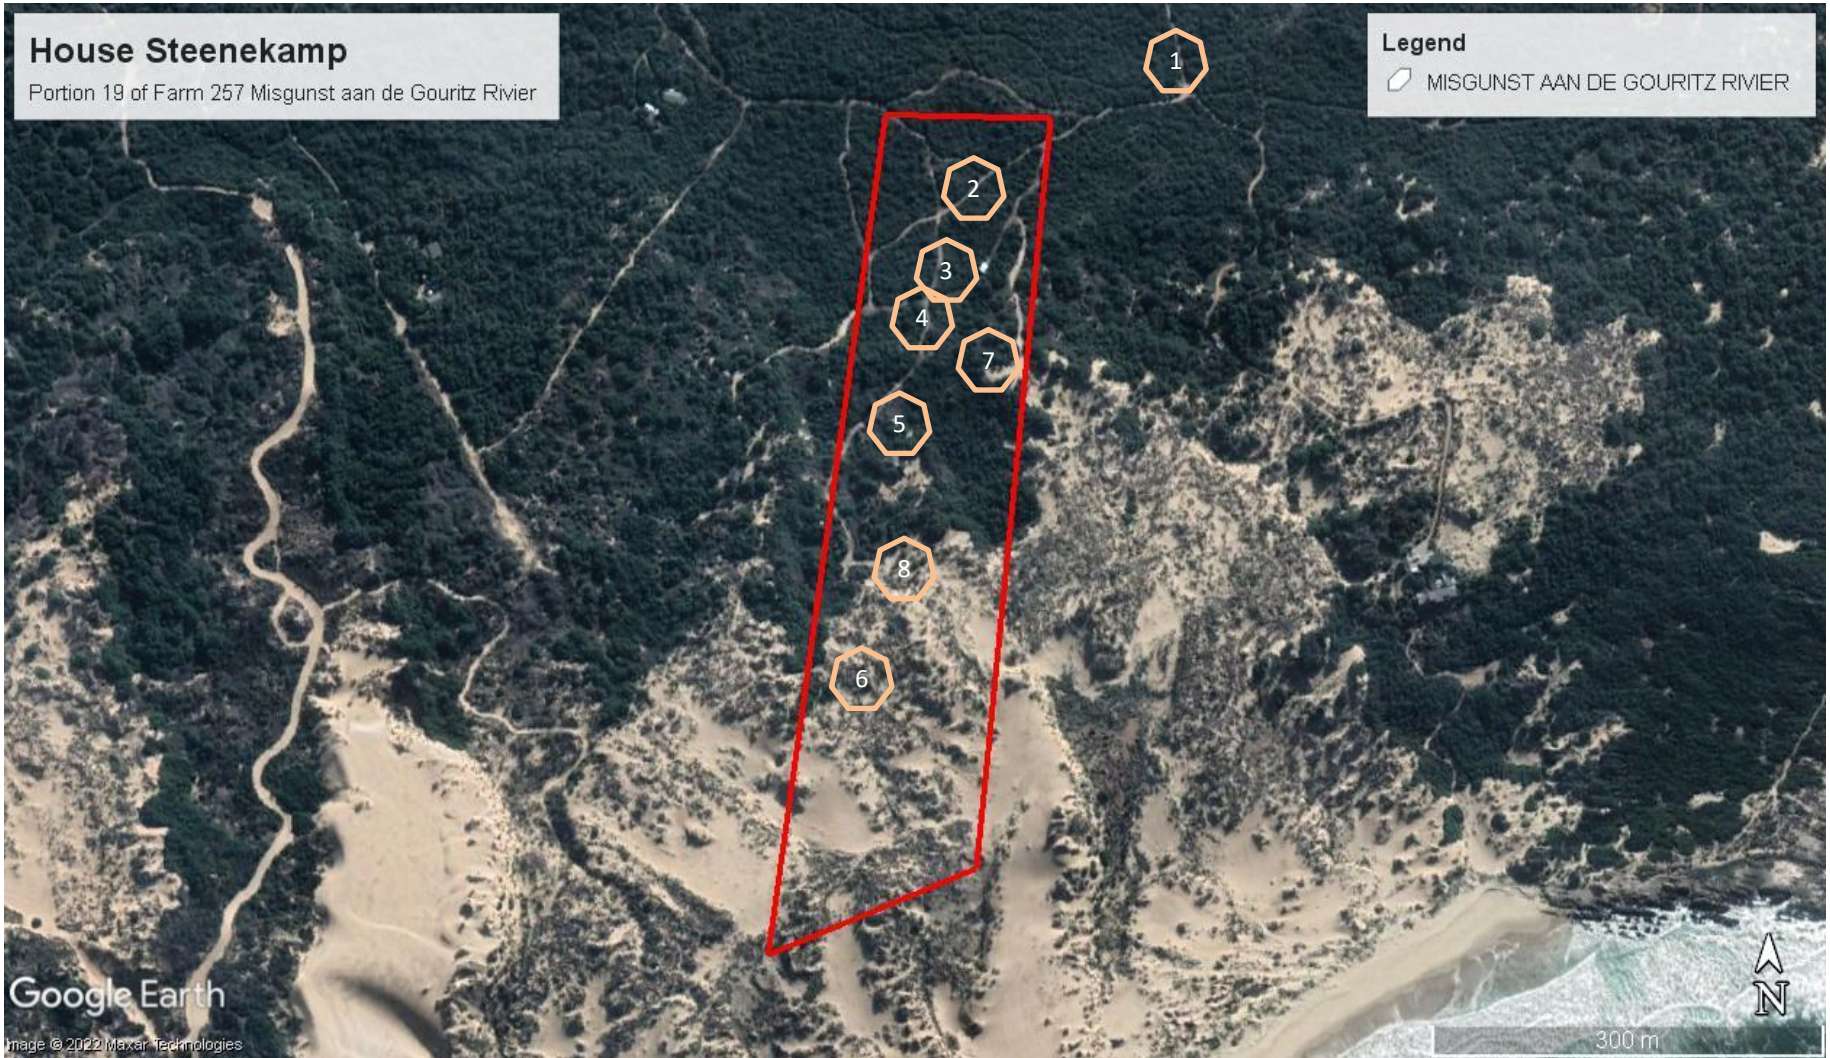

# Appendix C: Site Photographs

## Appendix C: Site Photographs

Photos 1: Access road intersection for Portion 19 of 257 and neighbouring properties to the east.  
Photo 2: Portion of the access on Portion 19 of 257.  
Photo 3: Hartenbos Dune thicket vegetation with piles of alien invasive vegetation that has been removed.  
Photo 4: Access road on Portion 19 of 257.

## Appendix C: Site Photographs

Photo 5: View from the ecotone interface northwards to the Hartenbos dune thicket vegetation. Photo 6: View from the grassy ecotone area seawards over the foredunes. Photo 7 & 8: Option 1 dwelling site showing ecotone vegetation (mixture of Cape Seashore, Hartenbos Dune thicket aspects and exotic Marram grass).

## Appendix C: Site Photographs

Source: Perception Planning