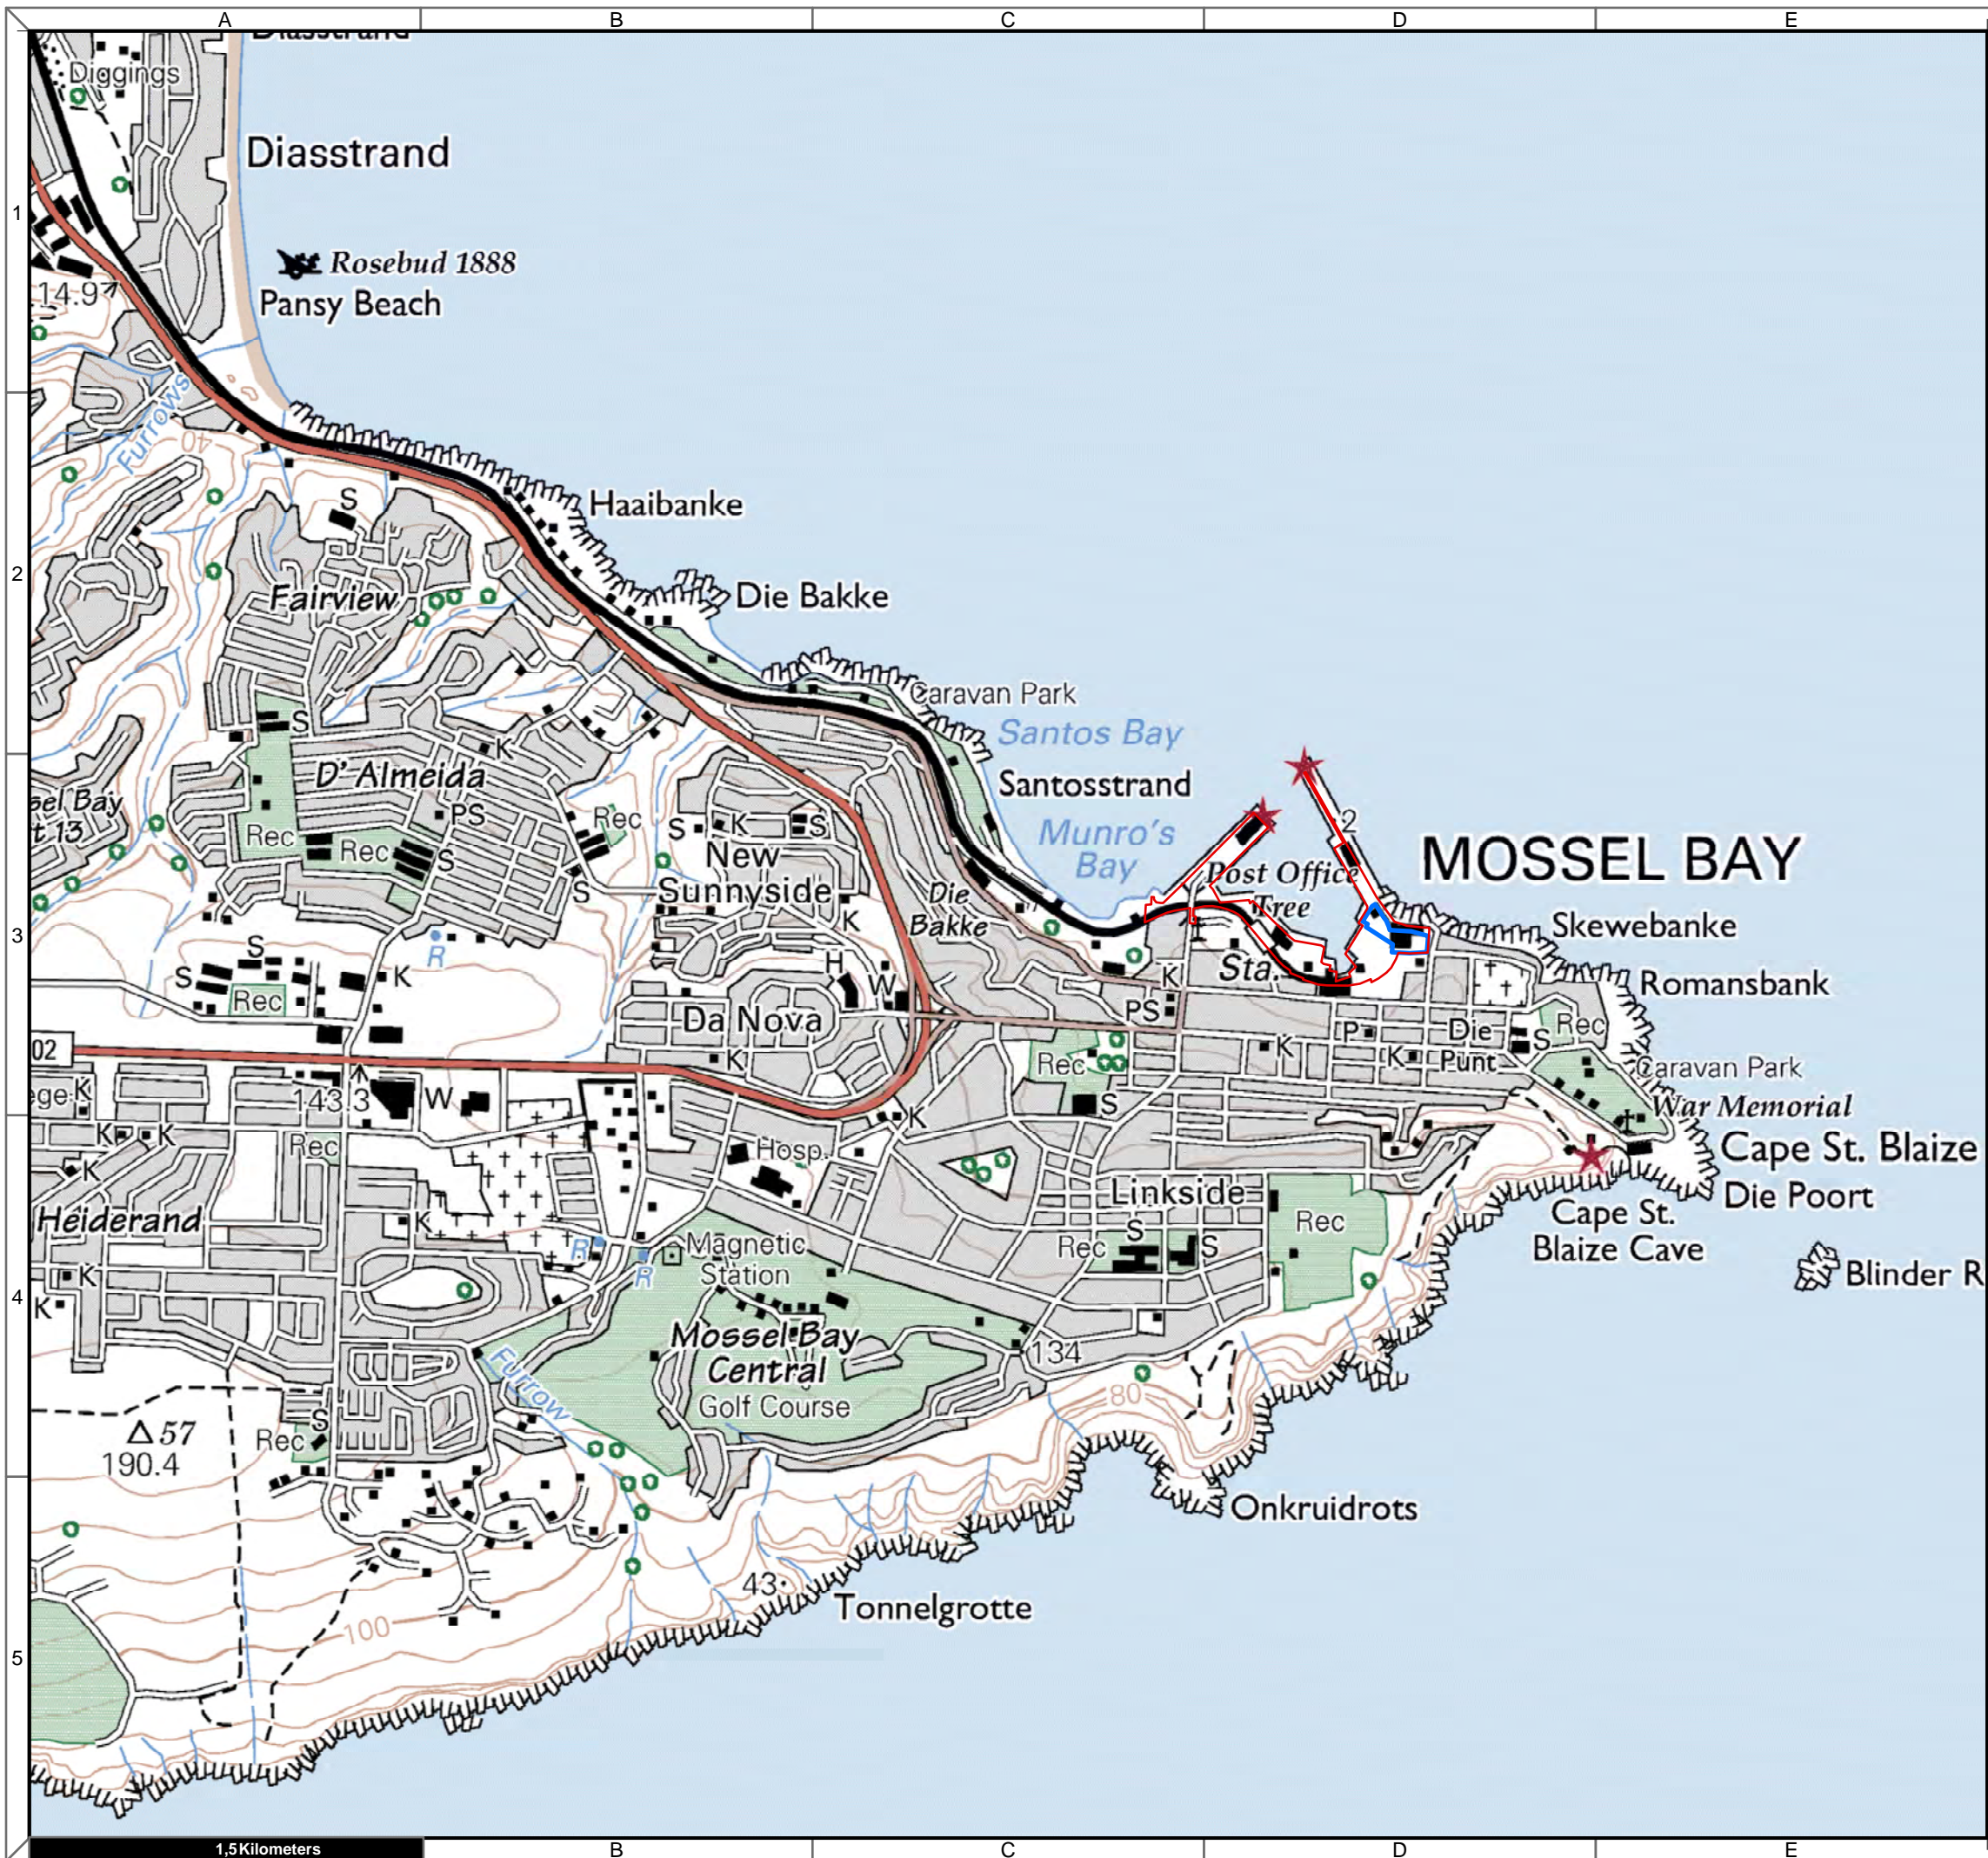

Afro Fishing Mossel Bay Harbour

Legend

- MB_Harbour
- Development Area

Roads

CATEGORY

- HIGHWAY
- MAIN ROADS
- SECONDARY
- STREET
- OTHER
- Railways

Notes

- Map Scale is 1: 40 000 when printed on A3
- Aerial image courtesy of Google Earth Pro 2018
- Imagery date April 2017
- Wind data courtesy of Metar 2017
- Nearest Metar station is George (FAGG) approx. 30kms east

17 Progress St
 PO Box 2070
 George 6530

LOCATION PLANS

Afro Fishing Mossel Bay Harbour

Legend

- MB_Harbour
- Development Area

Notes

- Map Scale is 1: 25 000 when printed on A3
- Topographical data courtesy of Surveyor General
- Imagery date 2006

1:50 000 TOPOGRAPHICAL PLANS

Afro Fishing Mossel Bay Harbour

Legend

- MB_Harbour
- Development Area

- Notes**
- Map Scale is 1: 3 500 when printed on A3
 - Aerial image courtesy of Google Earth Pro 2018
 - Imagery date 11 August 2018

Afro Fishing Mossel Bay Harbour

Legend

AF_Development_Area
 MB_Harbour

Notes

- Map Scale is 1: 1 000 when printed on A3
- Aerial image courtesy of Google Earth Pro 2018
- Imagery date 11 August 2018

Map Drawn By:	Date	Reference
Melissa Mackay	2019/06/07	MOS569