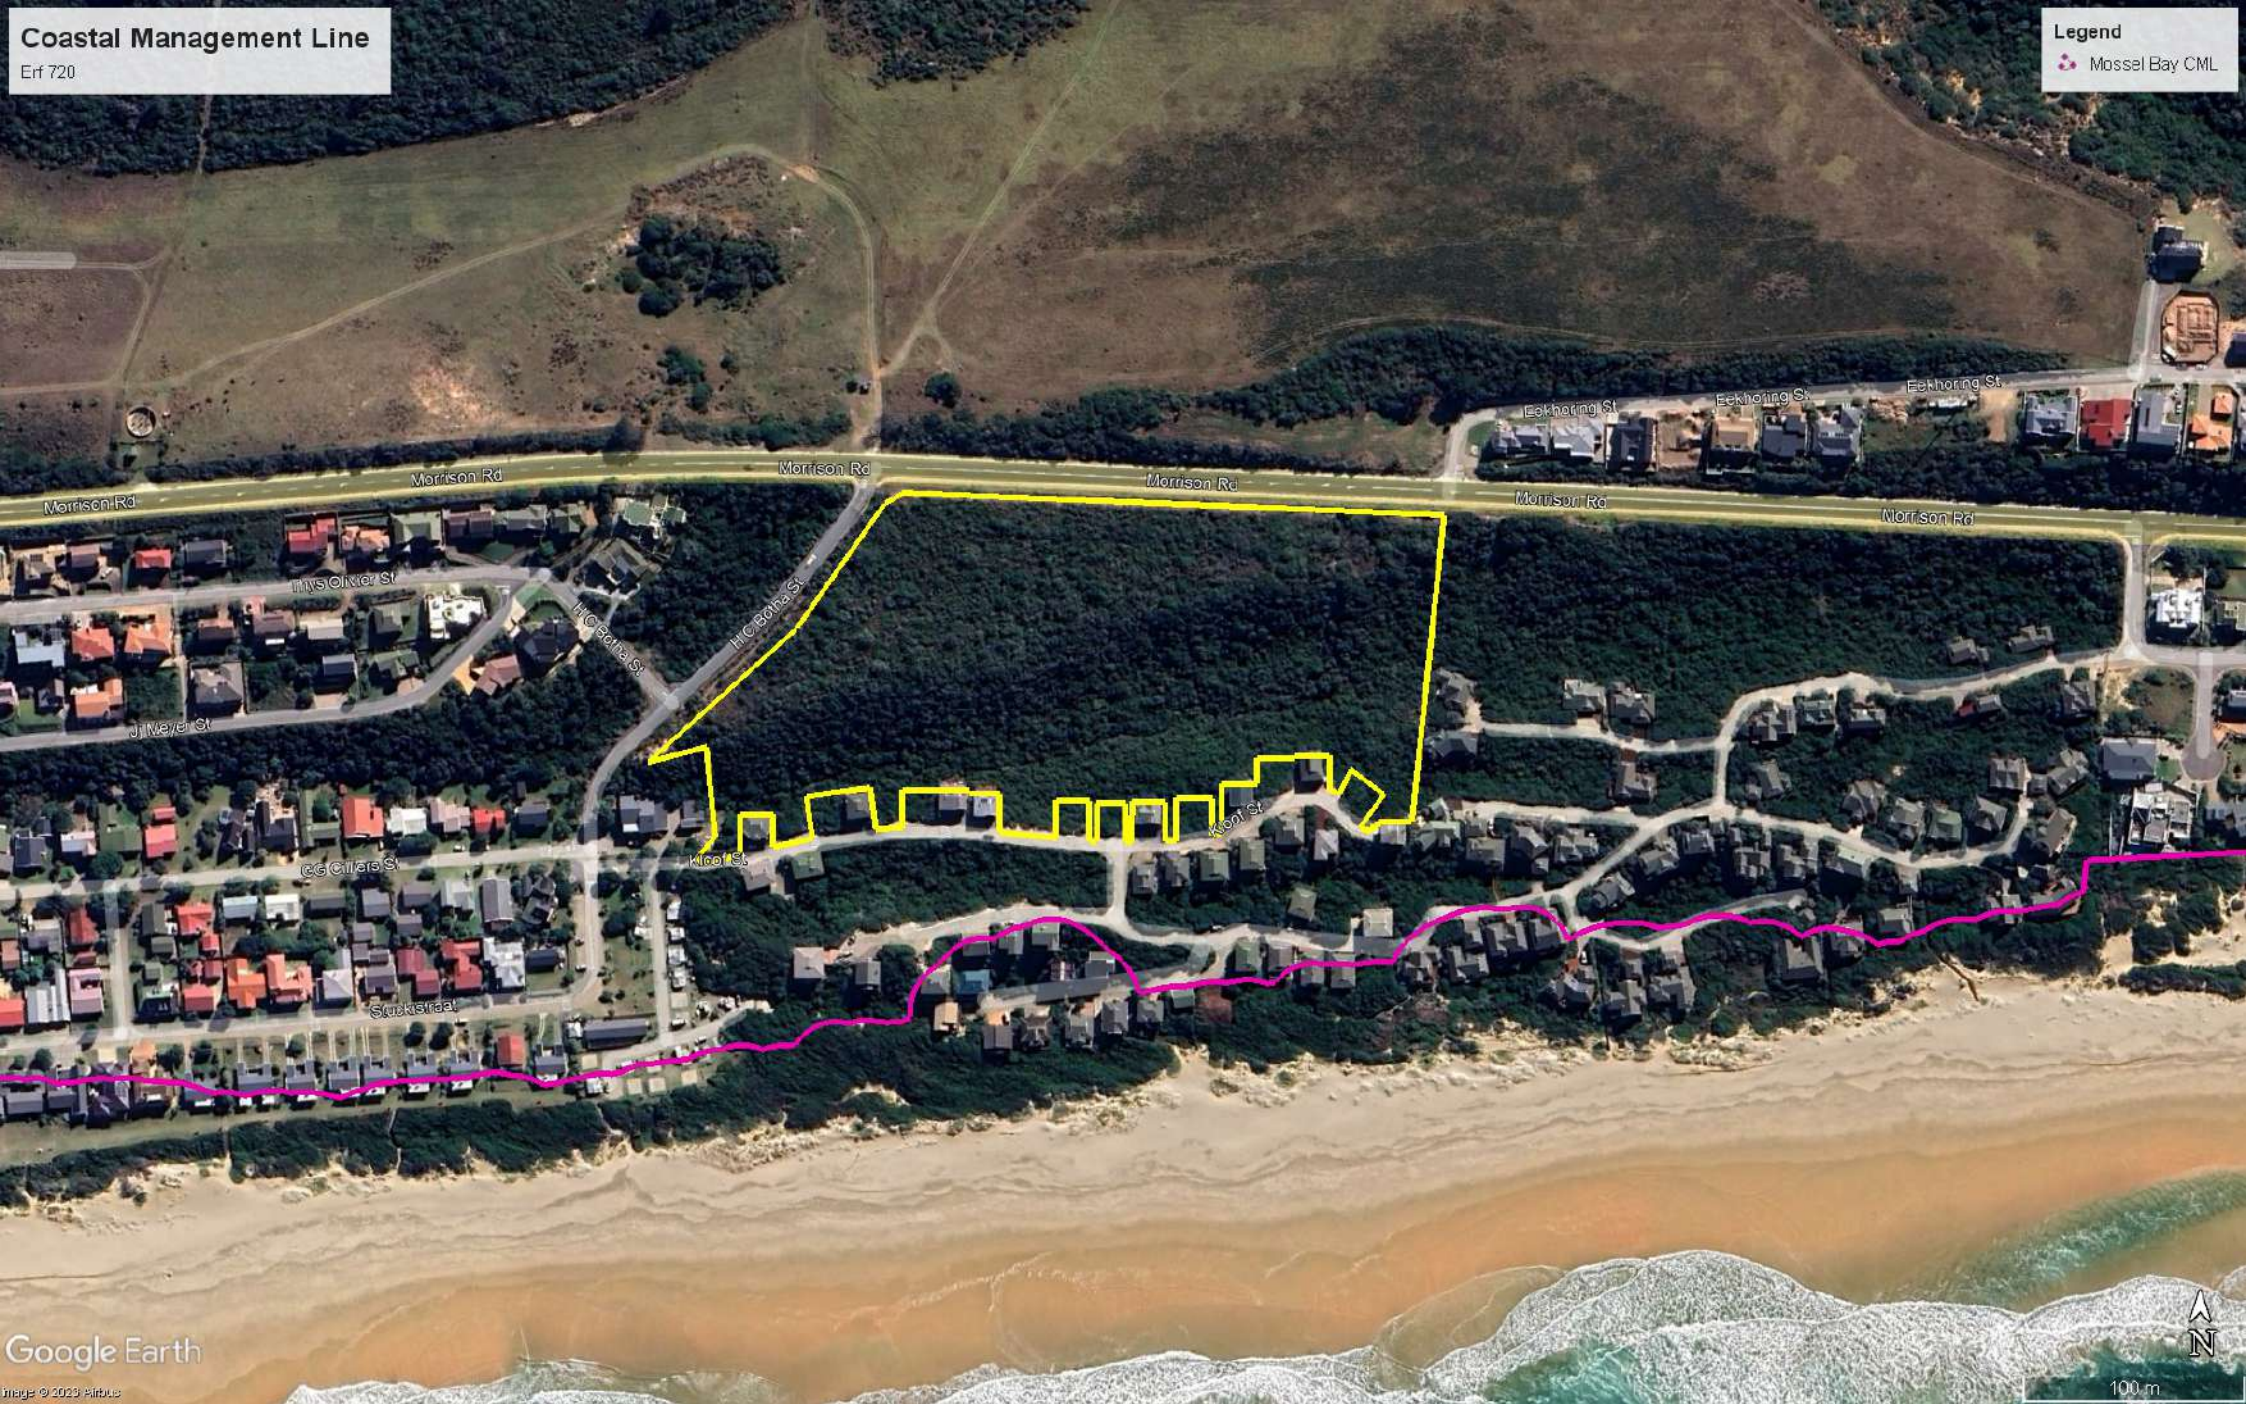

Risk Lines
Erf 720

Legend

- 100 year erosion
- 20 year erosion
- 50 year erosion

Coastal Management Line
Erf 720

Legend
Mossel Bay CML

Littoral Active Zone
Erf 720

Legend

-  Littoral Active Zone (100m Inland From High-Water Mark)