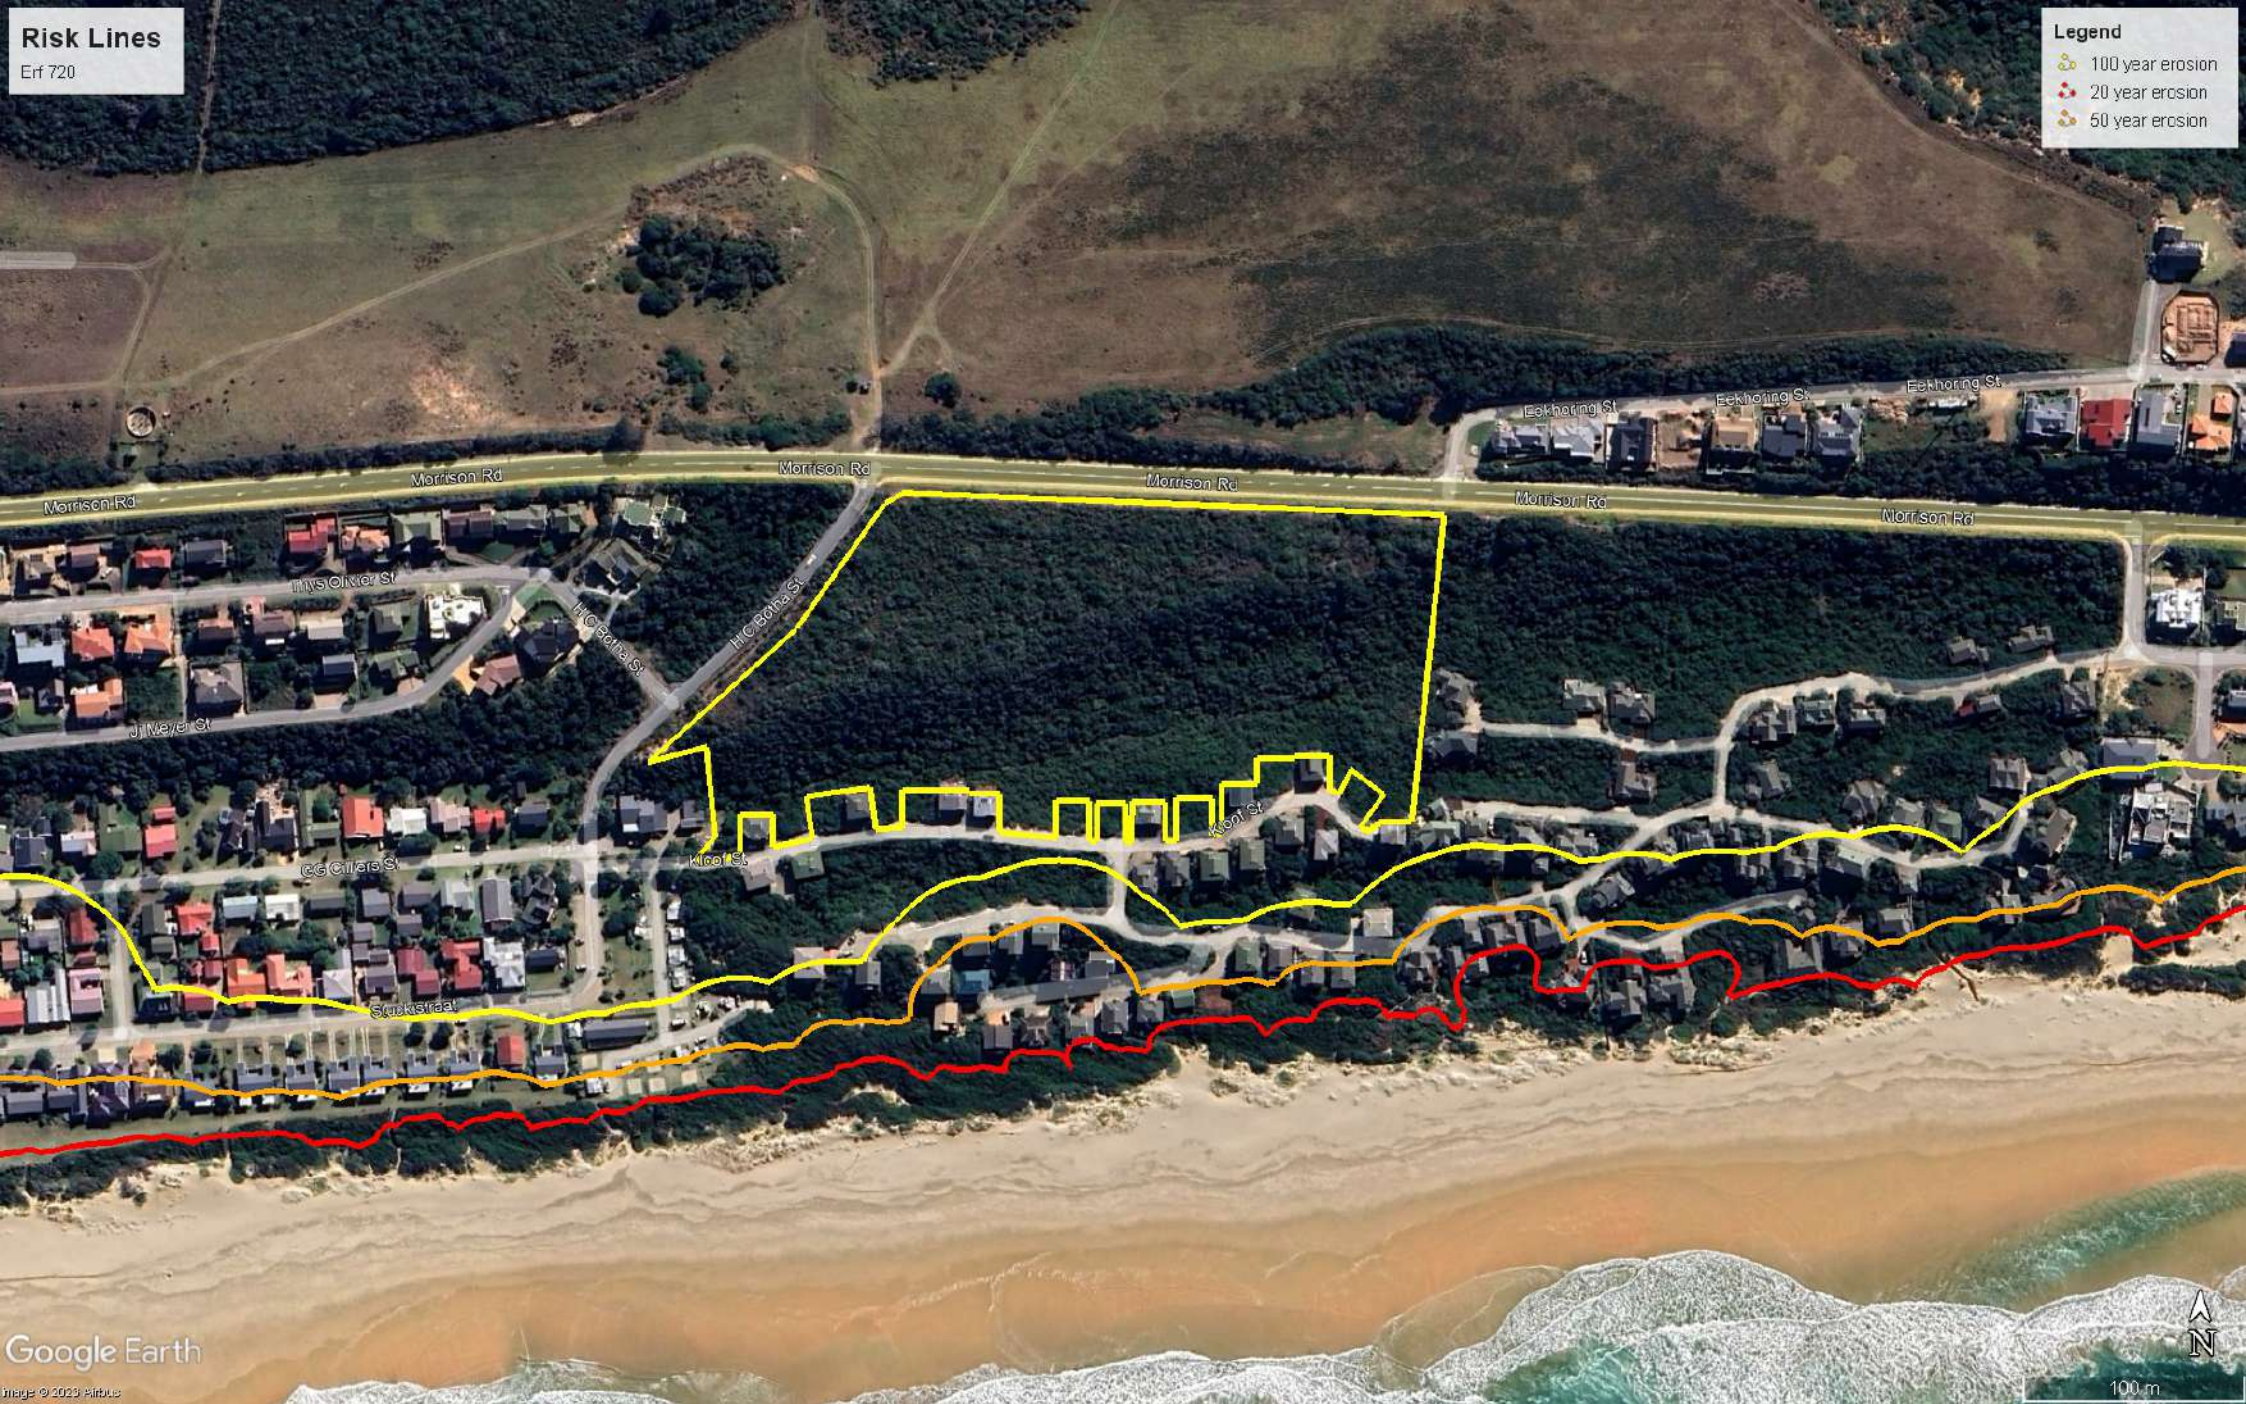

Risk Lines
Erf 720

Legend

- 100 year erosion
- 20 year erosion
- 50 year erosion

Coastal Management Line
Erf 720

Legend
Mossel Bay CML

Littoral Active Zone
Erf 720

Legend

-  Littoral Active Zone (100m Inland From High-Water Mark)